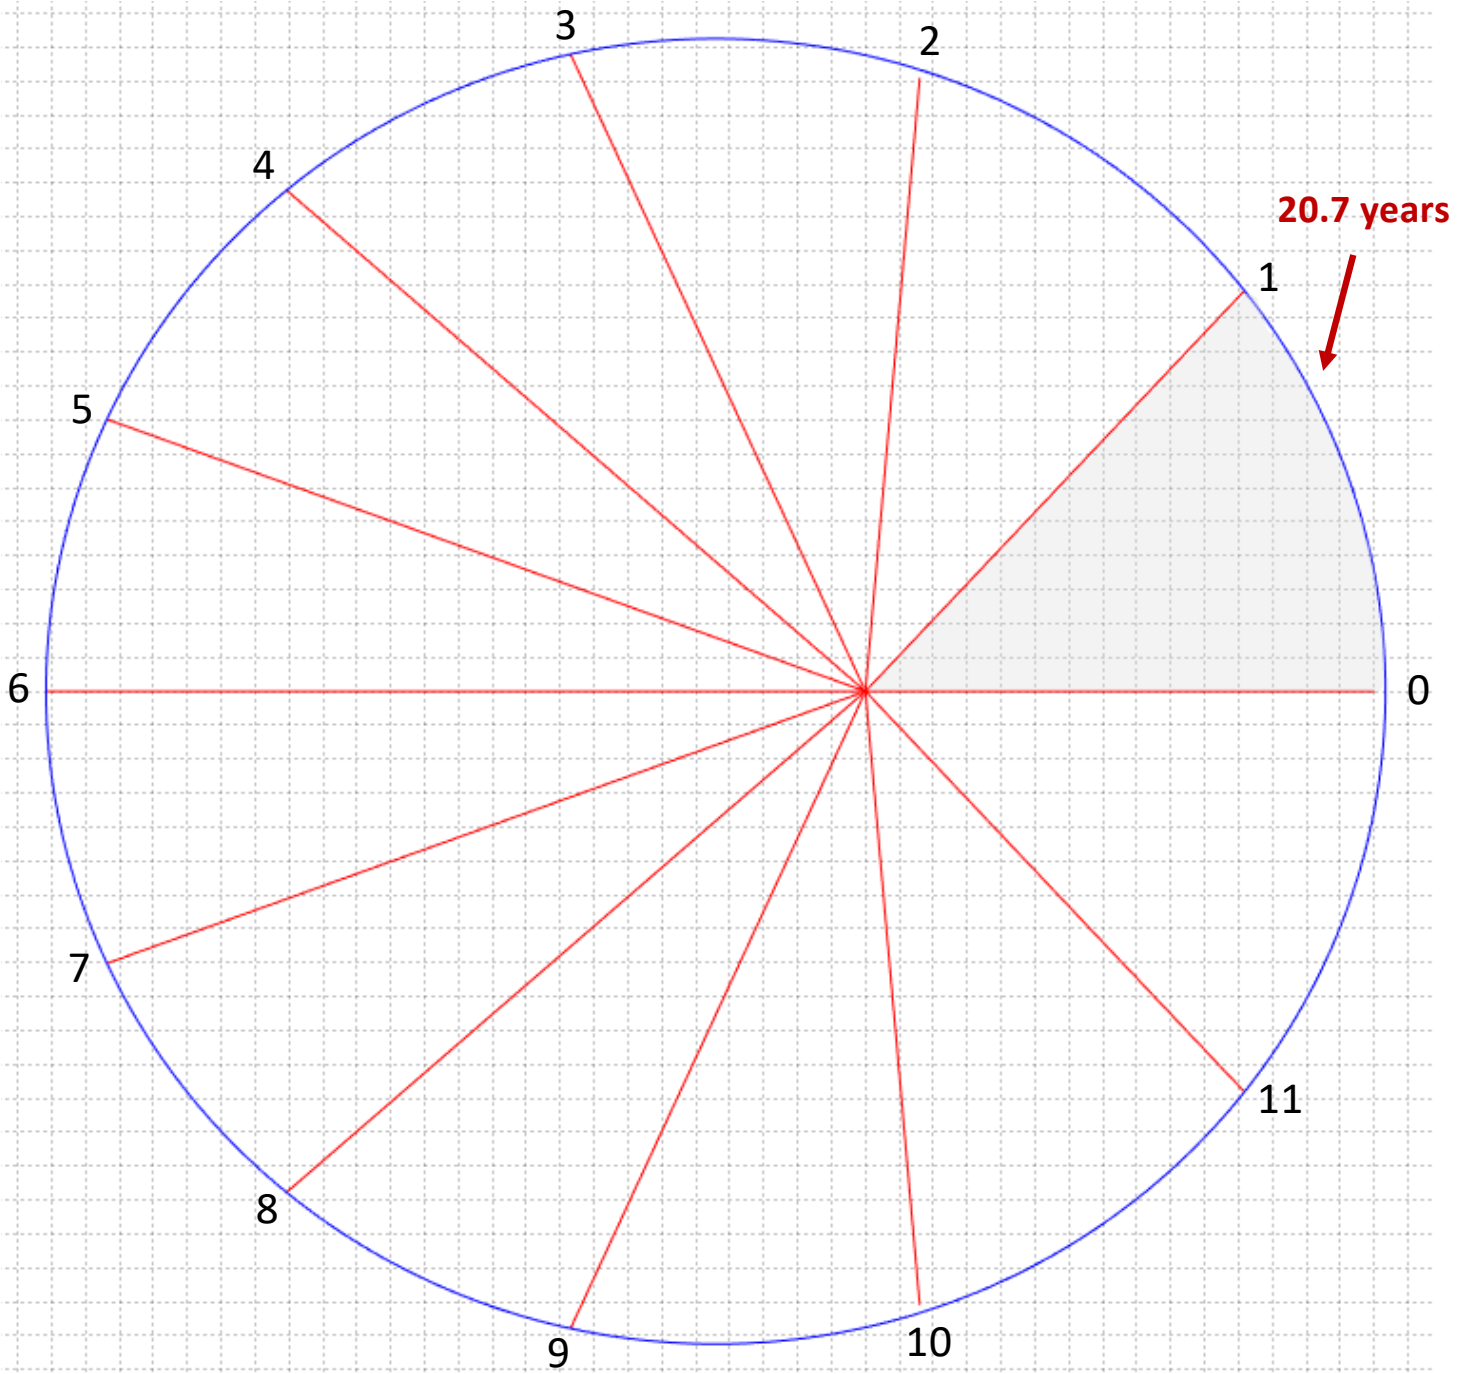

Pluto Orbit

The graph represents the 248 year orbital path of the dwarf planet Pluto around the sun. Each number marks the position of Pluto at equal time intervals of 20.7 years.

At this scale 1 cm = 4.42 Astronomical Units (AU) = 411,000,000 miles = 661,000,000 km